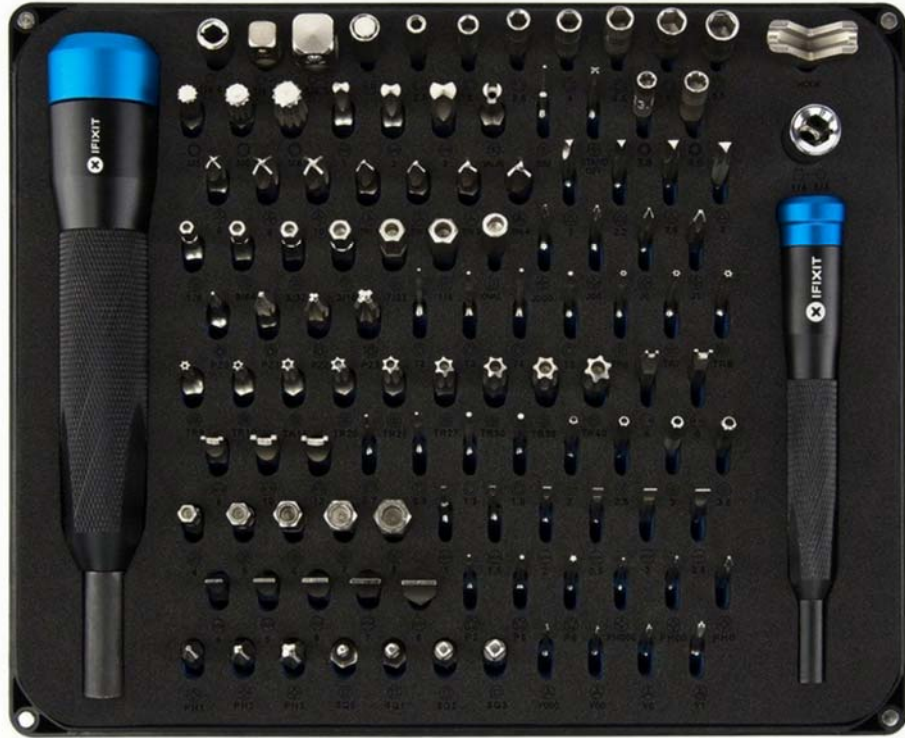

<https://uk.pi-supply.com/products/manta-driver-kit-112-bit-driver-kit> 8-29-18